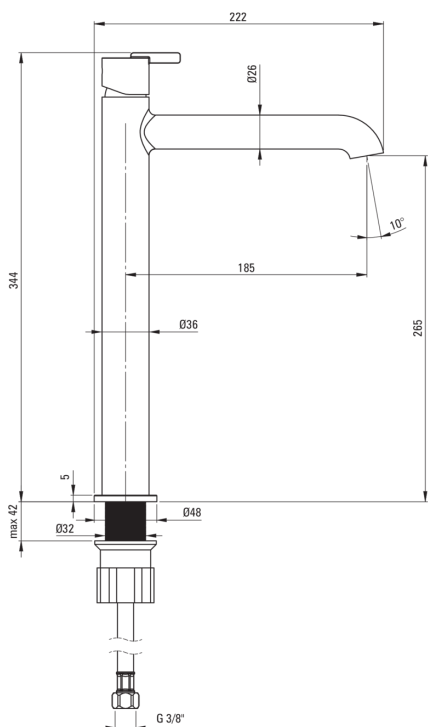

SILIA

Washbasin tap, tall

Product code: BQS_N20K

EAN: 5907650818168

Color: nero

Warranty [years]: 7

Mixer

Finish	nero
Mixer type	single-handle, mixer
Installation method	standing
Flow class [l/min]	Z - 4-9 l/min
Acoustic group [db]	I (x ≤ 20)

Mixer cartridge

Ceramic cartridge size	25 mm
------------------------	-------

Spouts

Mixer spout range [mm]	185
Material	brass

Aerators

Aerator type	honeycomb, swivel
Water flow reduction	missing

Connecting hoses

Length [mm]	450
Installation thread	3/8"
Connection thread	M10

Features:

- Noble form and timeless simplicity
- Innovative, durable and easy to clean Nero coating
- The mixer body is made of the highest quality brass
- The mounting sleeve facilitates the installation of the mixer
- The movable aerator allows you to direct the water stream
- Only the best materials, the quality of which has been confirmed by laboratory tests
- 45 cm connection hoses included
- The mixer is equipped with a stream aerator
- Z flow class (4-9 l/min) allowing for water consumption reduction
- The offer includes a cleaning agent for fixtures in all colors